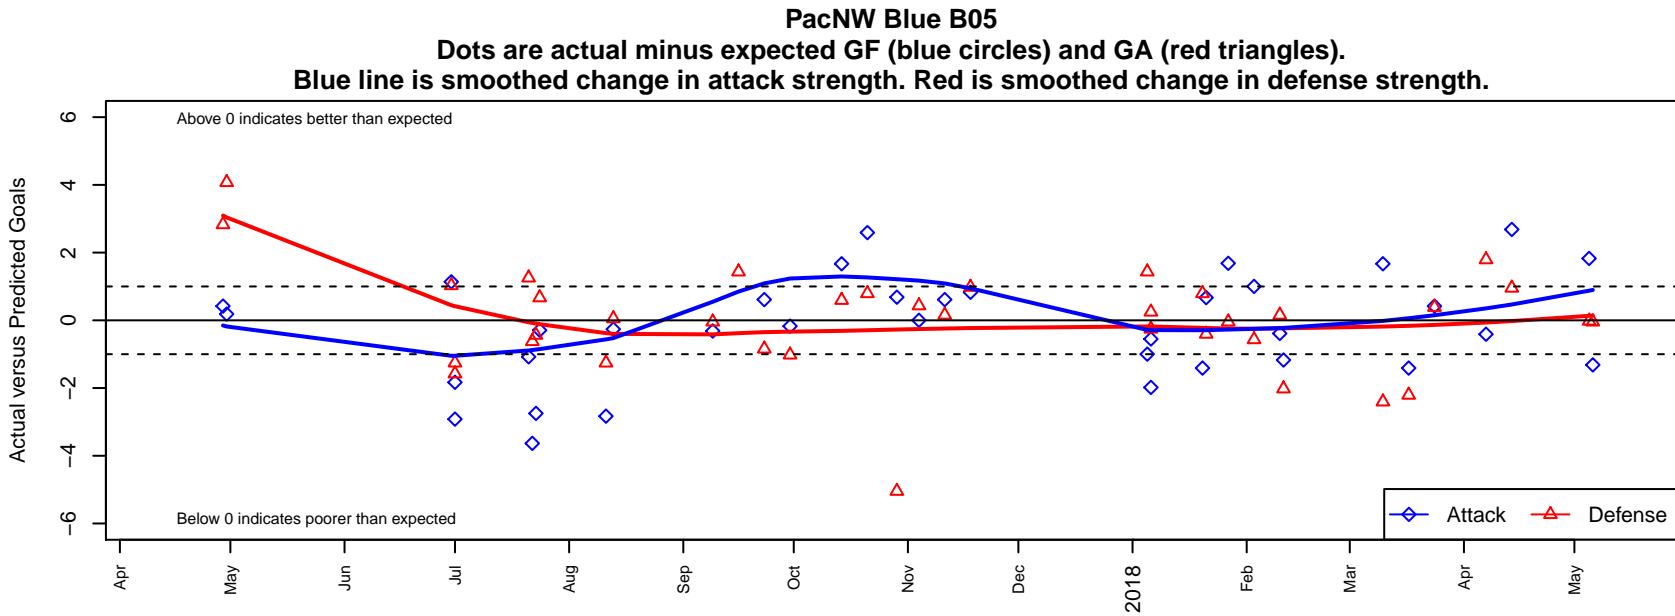

PacNW Blue B05

Pacific Northwest SC
 Tukwila, WA
 B05 total strength=1029
 attack=3.4 defense=1.44
 fall league = RCL B05 Div 2

alt names used:
 PacNW B05 Blue
 PacNW B05 Blue
 PACNW B05 BLUE (WA)
 PacNW B05 Blue B
 PacNW B05 Blue B
 PacNW B05 Blue B

**attack and defense variance (black dot)
relative to other teams
and top 10 in region**

**attack and defense rating
relative to others at age
and all opponents in last 13 months**

Performance relative to 13 month average