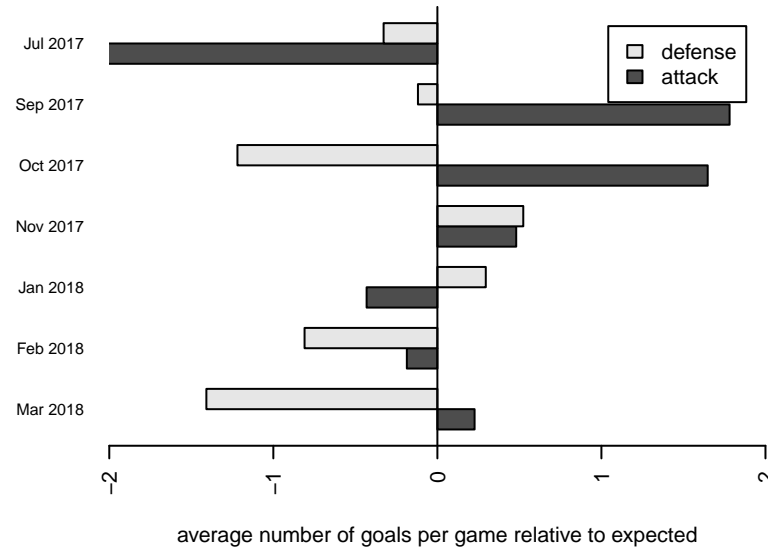

Performance relative to 13 month average