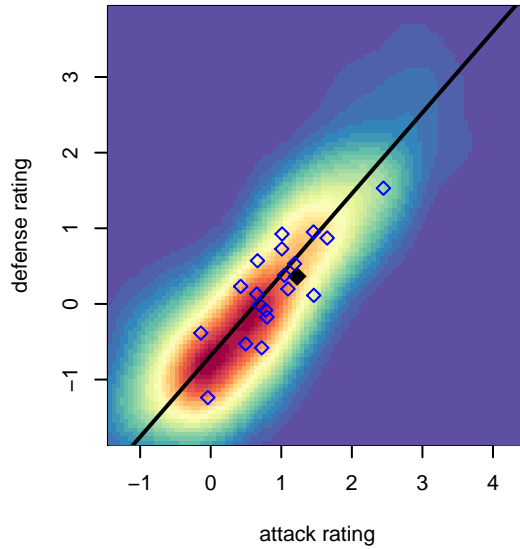

PacNW Blue B05

Pacific Northwest SC
 Tukwila, WA
 B05 total strength=1029
 attack=3.4 defense=1.44
 fall league = RCL B05 Div 2

alt names used:
 PacNW B05 Blue
 PacNW B05 Blue
 PACNW B05 BLUE (WA)
 PacNW B05 Blue B
 PacNW B05 Blue B
 PacNW B05 Blue B

**attack and defense variance (black dot)
relative to other teams
and top 10 in region**

**attack and defense rating
relative to others at age
and all opponents in last 13 months**

Performance relative to 13 month average