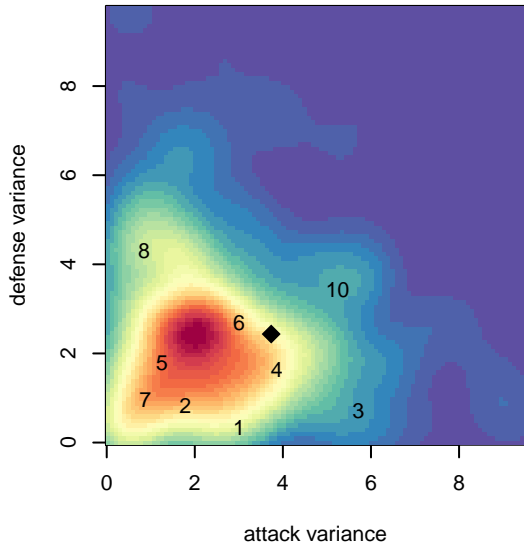

PacNW Blue B05

Pacific Northwest SC
 Tukwila, WA
 B05 total strength=1029
 attack=3.4 defense=1.44
 fall league = RCL B05 Div 2

alt names used:
 PacNW B05 Blue
 PacNW B05 Blue
 PACNW B05 BLUE (WA)
 PacNW B05 Blue B
 PacNW B05 Blue B
 PacNW B05 Blue B

**attack and defense variance (black dot)
relative to other teams
and top 10 in region**

**attack and defense rating
relative to others at age
and all opponents in last 13 months**

Performance relative to 13 month average