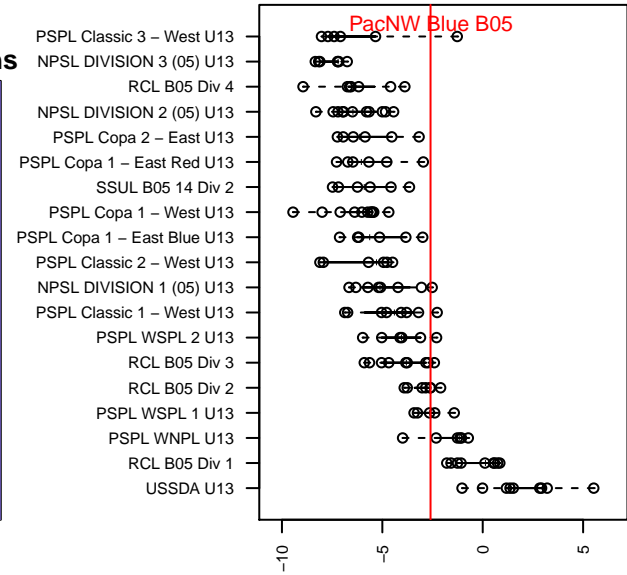

PacNW Blue B05

Pacific Northwest SC
 Tukwila, WA
 B05 total strength=1029
 attack=3.4 defense=1.44
 fall league = RCL B05 Div 2

alt names used:
 PacNW B05 Blue
 PacNW B05 Blue
 PACNW B05 BLUE (WA)
 PacNW B05 Blue B
 PacNW B05 Blue B
 PacNW B05 Blue B

**attack and defense variance (black dot)
relative to other teams
and top 10 in region**

**attack and defense rating
relative to others at age
and all opponents in last 13 months**

Performance relative to 13 month average