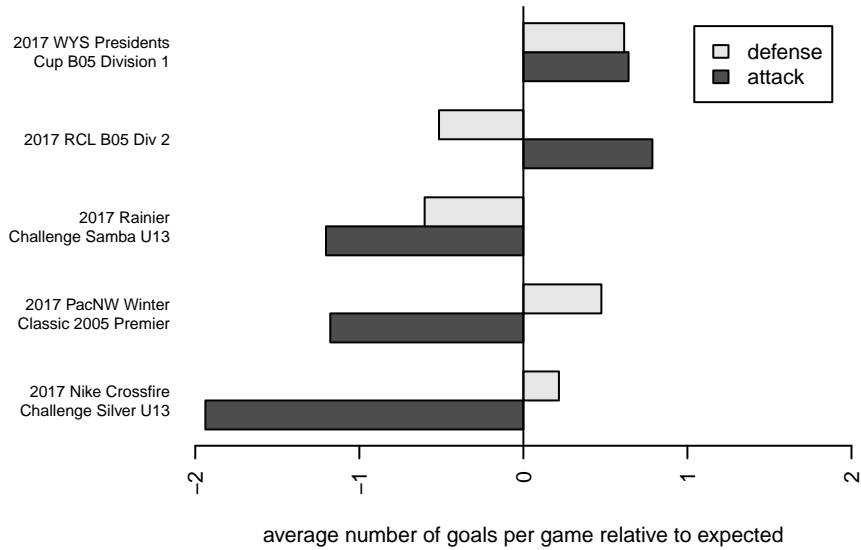

PacNW Blue B05

Pacific Northwest SC
 Tukwila, WA
 B05 total strength=1029
 attack=3.4 defense=1.44
 fall league = RCL B05 Div 2

alt names used:
 PacNW B05 Blue
 PacNW B05 Blue
 PACNW B05 BLUE (WA)
 PacNW B05 Blue B
 PacNW B05 Blue B
 PacNW B05 Blue B

**attack and defense variance (black dot)
relative to other teams
and top 10 in region**

**attack and defense rating
relative to others at age
and all opponents in last 13 months**

Performance relative to 13 month average